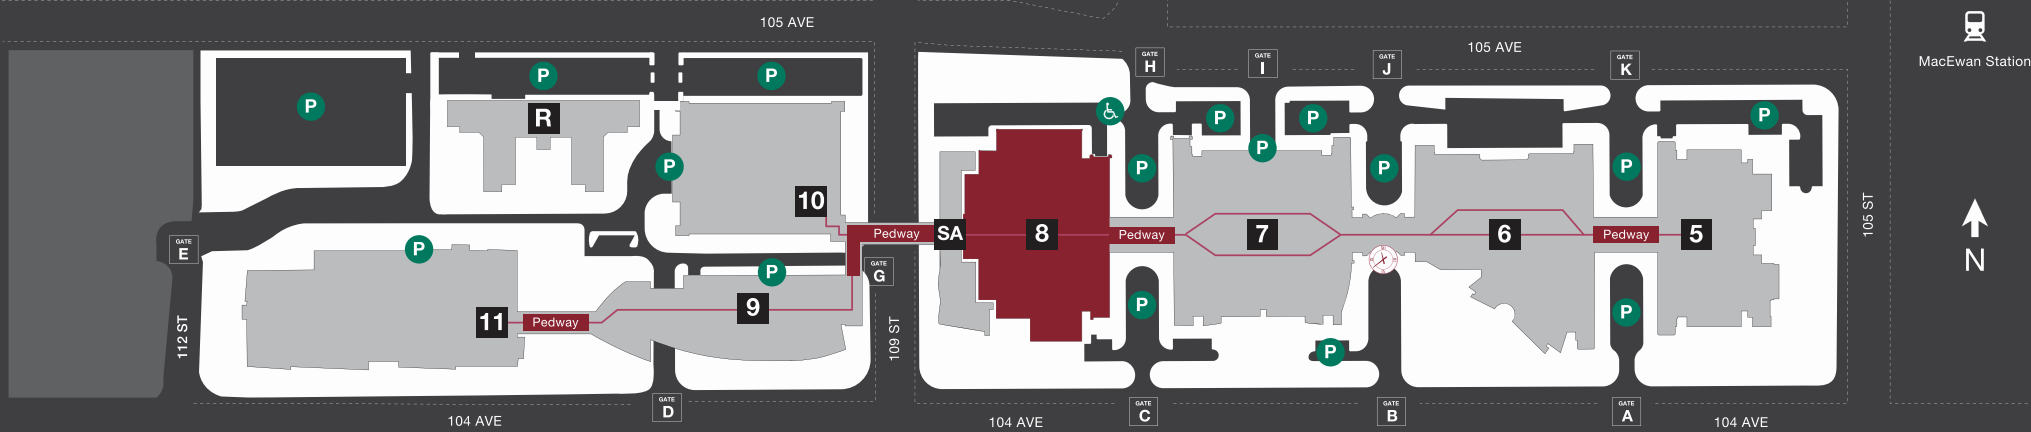

Building 8

City Centre Campus
MacEwan University

Room Numbering

8-112

Legend

- | | | |
|-------------------------|-----------------------|------------------------|
| GATE # Building Gate ID | Food Services | High Performance Zone |
| Clock Tower | Stair | Family Change Room |
| P Parking | Washroom | Change Room |
| Pedway | Barrier-Free Washroom | All Gender Change Room |
| Elevator | All Gender Washroom | Pool |
| | Mind and Body Studio | Spin Studio |

Main Floor

Building 8

City Centre Campus
MacEwan University

Room Numbering

8-212

Legend

- | | | |
|-------------------------|-----------------------|------------------------|
| GATE # Building Gate ID | Food Services | High Performance Zone |
| Clock Tower | Stair | Family Change Room |
| Parking | Washroom | Change Room |
| Pedway | Barrier-Free Washroom | All Gender Change Room |
| Elevator | All Gender Washroom | Pool |
| | Mind and Body Studio | Spin Studio |

Second Floor