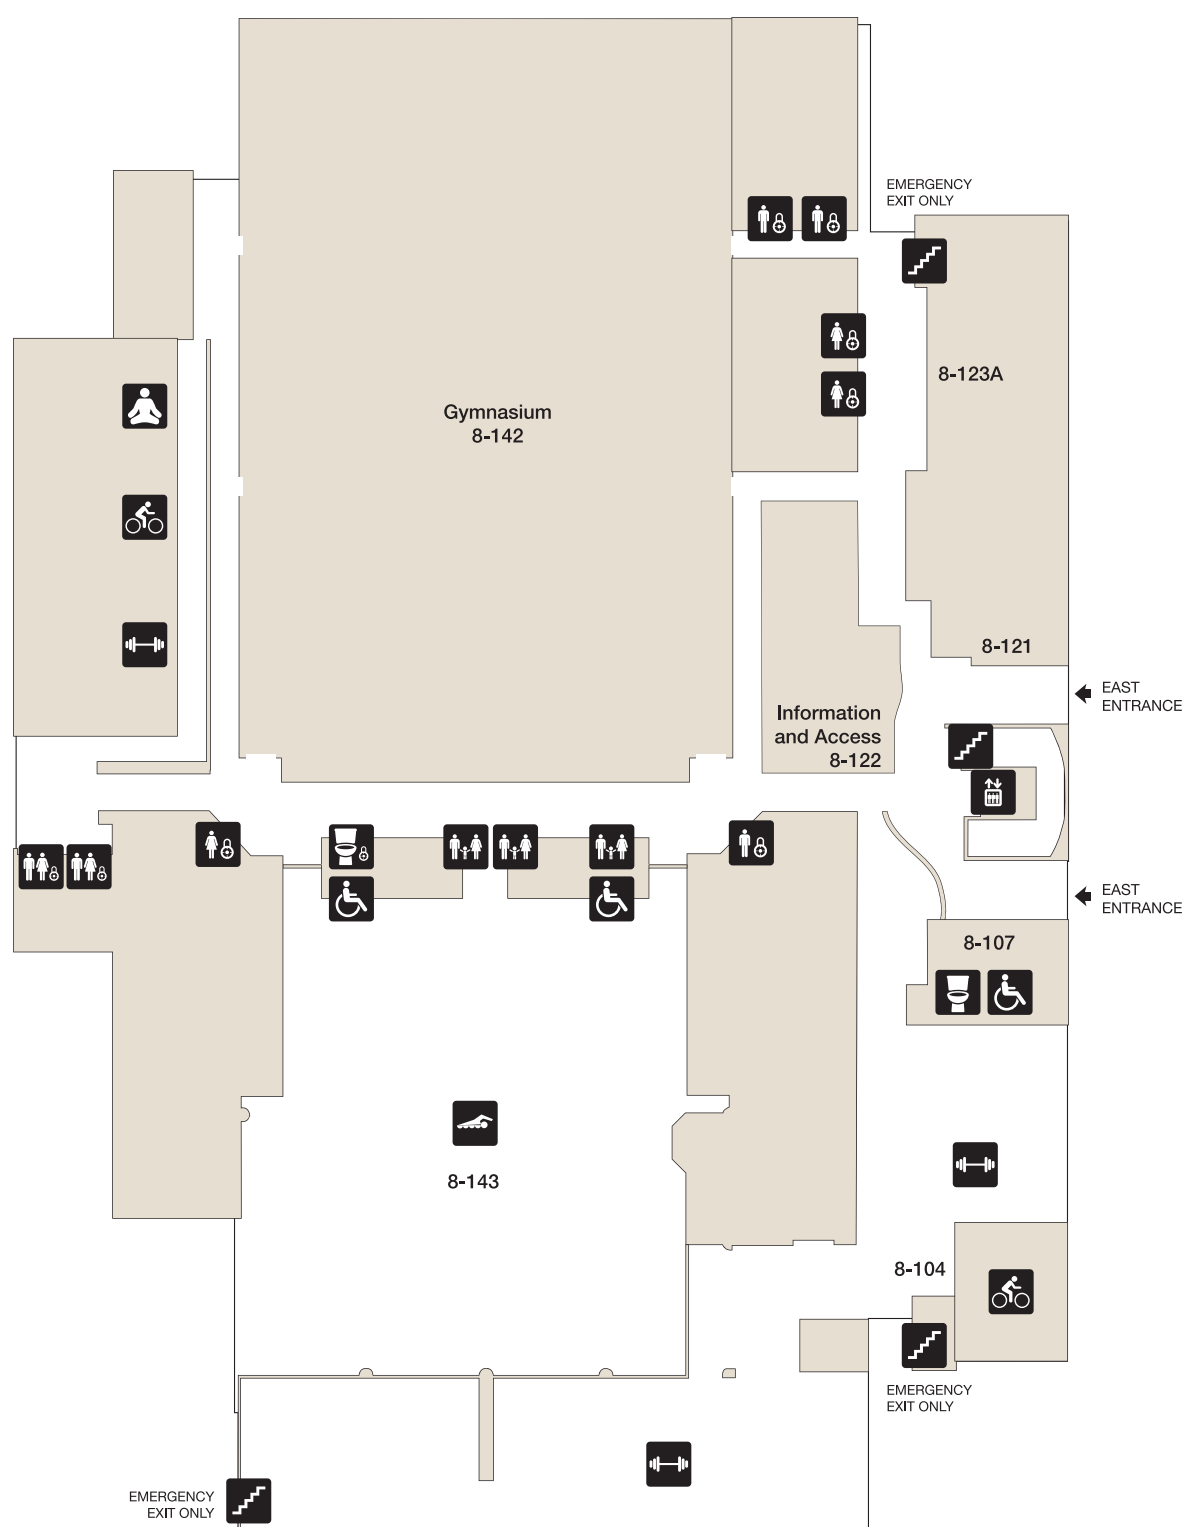

Building 8

City Centre Campus
MacEwan University

Room Numbering

8-112

Legend

- | | | |
|-------------------------|-----------------------|------------------------|
| GATE # Building Gate ID | Food Services | High Performance Zone |
| Clock Tower | Stair | Family Change Room |
| P Parking | Washroom | Change Room |
| Pedway | Barrier-Free Washroom | All Gender Change Room |
| Elevator | All Gender Washroom | Pool |
| | Mind and Body Studio | Spin Studio |

Main Floor

Building 8

City Centre Campus
MacEwan University

Room Numbering

8-212

Legend

- | | | |
|-------------------------|-----------------------|------------------------|
| GATE # Building Gate ID | Food Services | High Performance Zone |
| Clock Tower | Stair | Family Change Room |
| Parking | Washroom | Change Room |
| Pedway | Barrier-Free Washroom | All Gender Change Room |
| Elevator | All Gender Washroom | Pool |
| | Mind and Body Studio | Spin Studio |

Second Floor