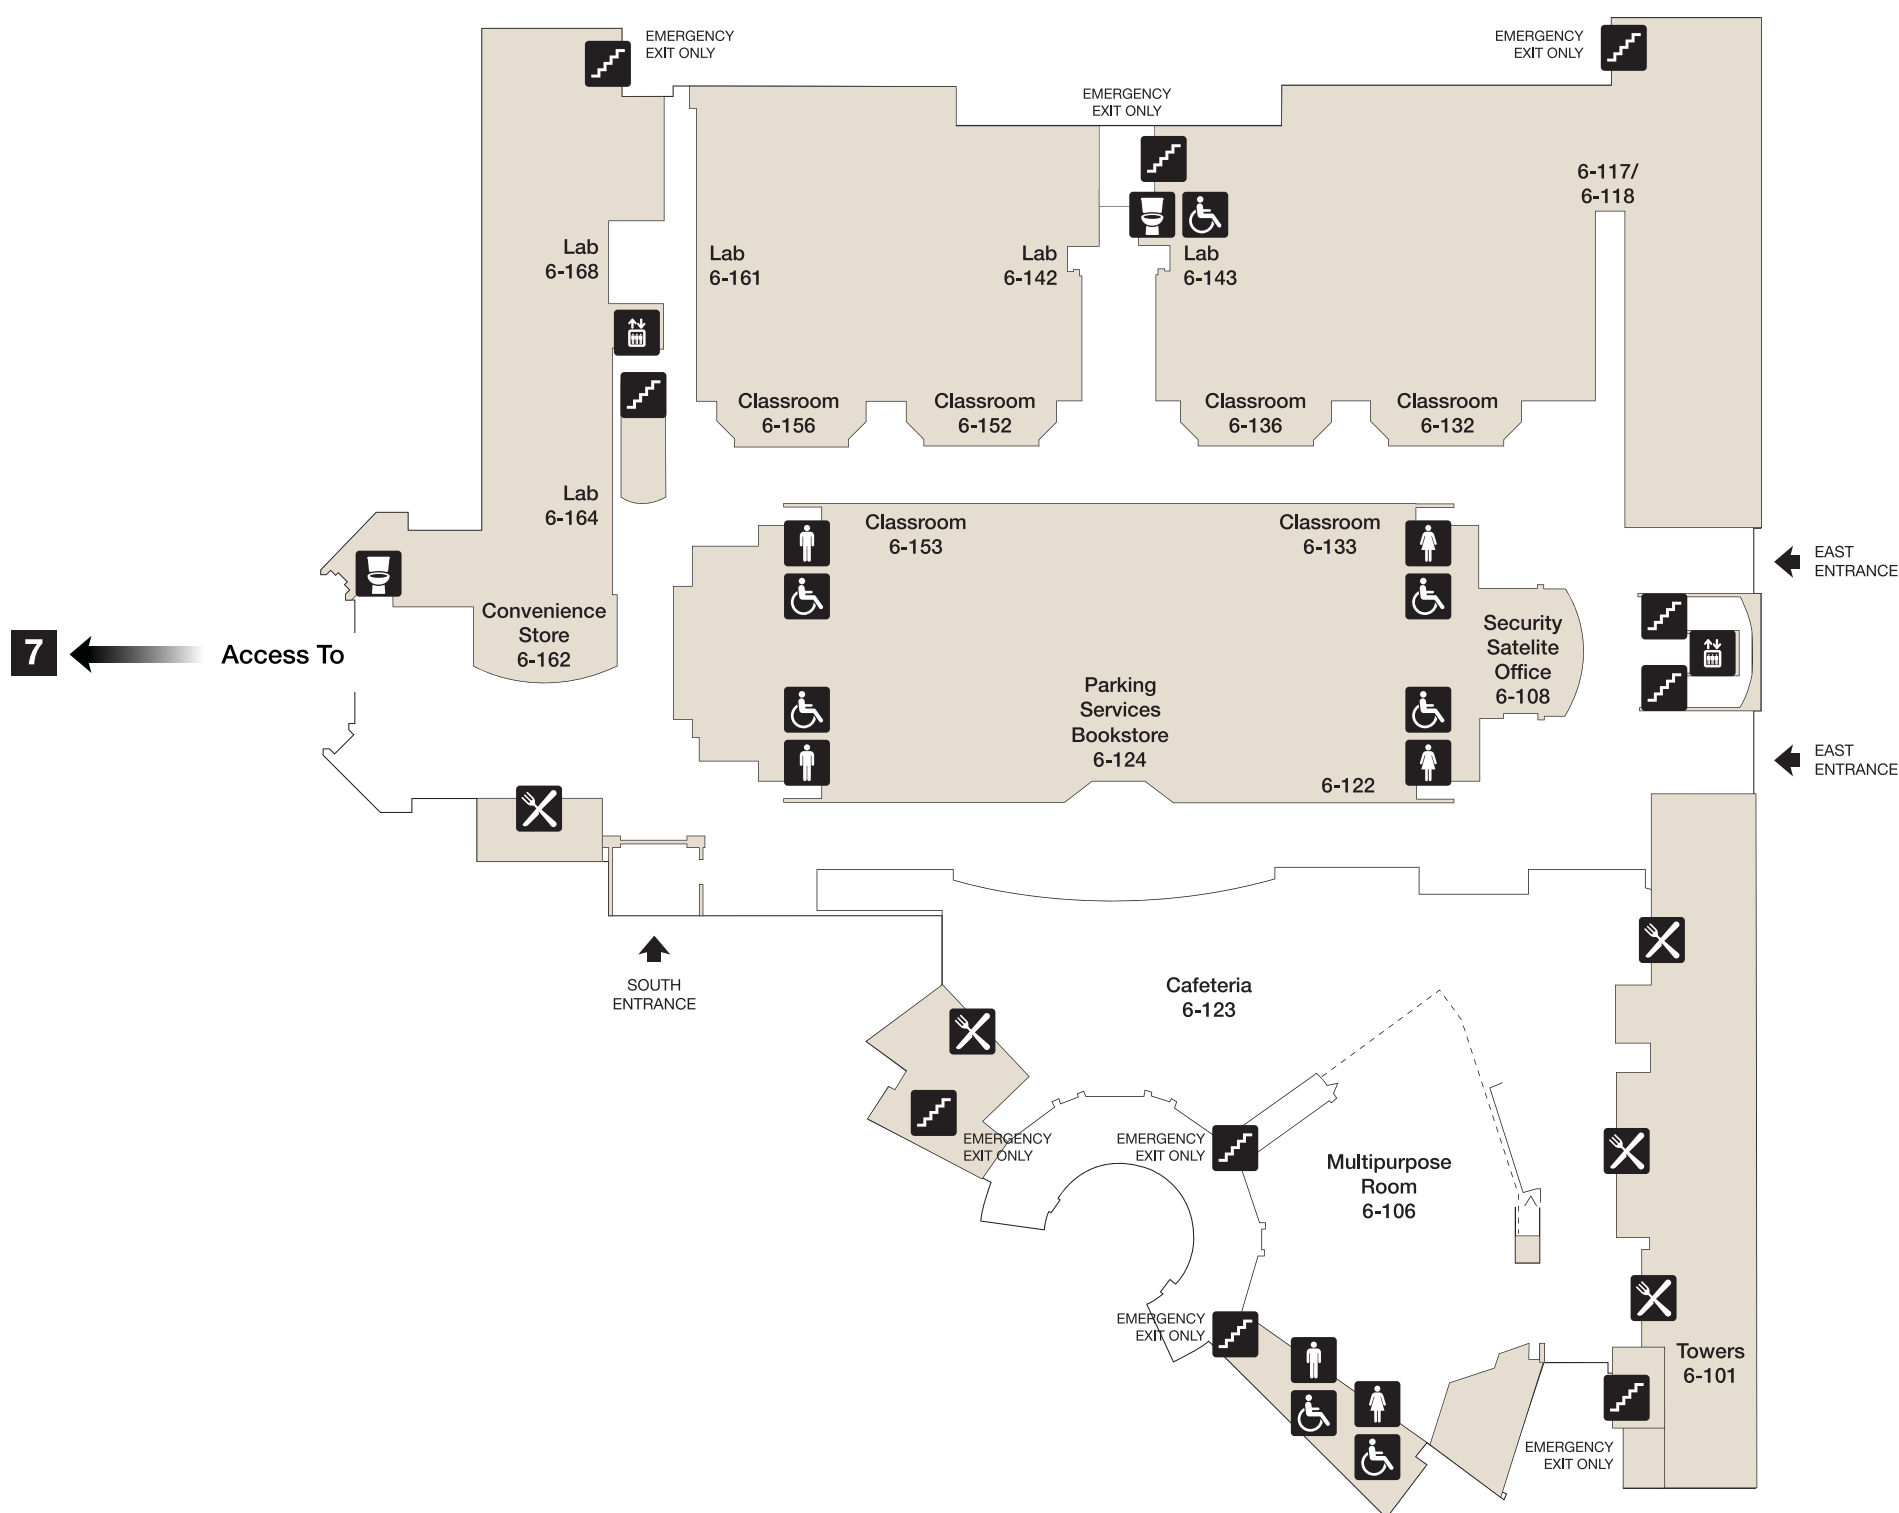

## Legend

- |        |                  |                       |
|--------|------------------|-----------------------|
| GATE # | Building Gate ID | Food Services         |
|        | Clock Tower      | Stair                 |
|        | Parking          | Washroom              |
|        | Pedway           | Barrier-Free Washroom |
|        | Elevator         | All Gender Washroom   |

## Room Numbering

## Main Floor

### Legend

- |        |                  |                       |
|--------|------------------|-----------------------|
| GATE # | Building Gate ID | Food Services         |
|        | Clock Tower      | Stair                 |
|        | Parking          | Washroom              |
|        | Pedway           | Barrier-Free Washroom |
|        | Elevator         | All Gender Washroom   |