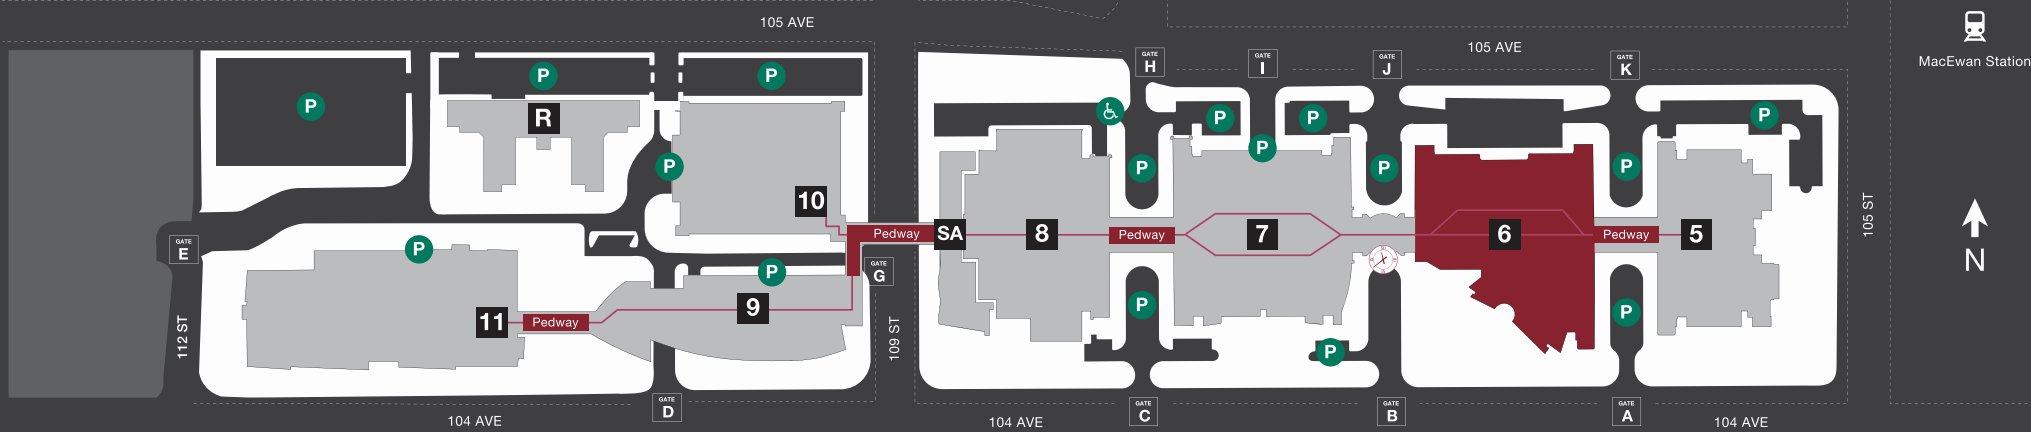

## Legend

- |        |                  |                       |
|--------|------------------|-----------------------|
| GATE # | Building Gate ID | Food Services         |
|        | Clock Tower      | Stair                 |
|        | Parking          | Washroom              |
|        | Pedway           | Barrier-Free Washroom |
|        | Elevator         | All Gender Washroom   |

## Room Numbering

## Main Floor