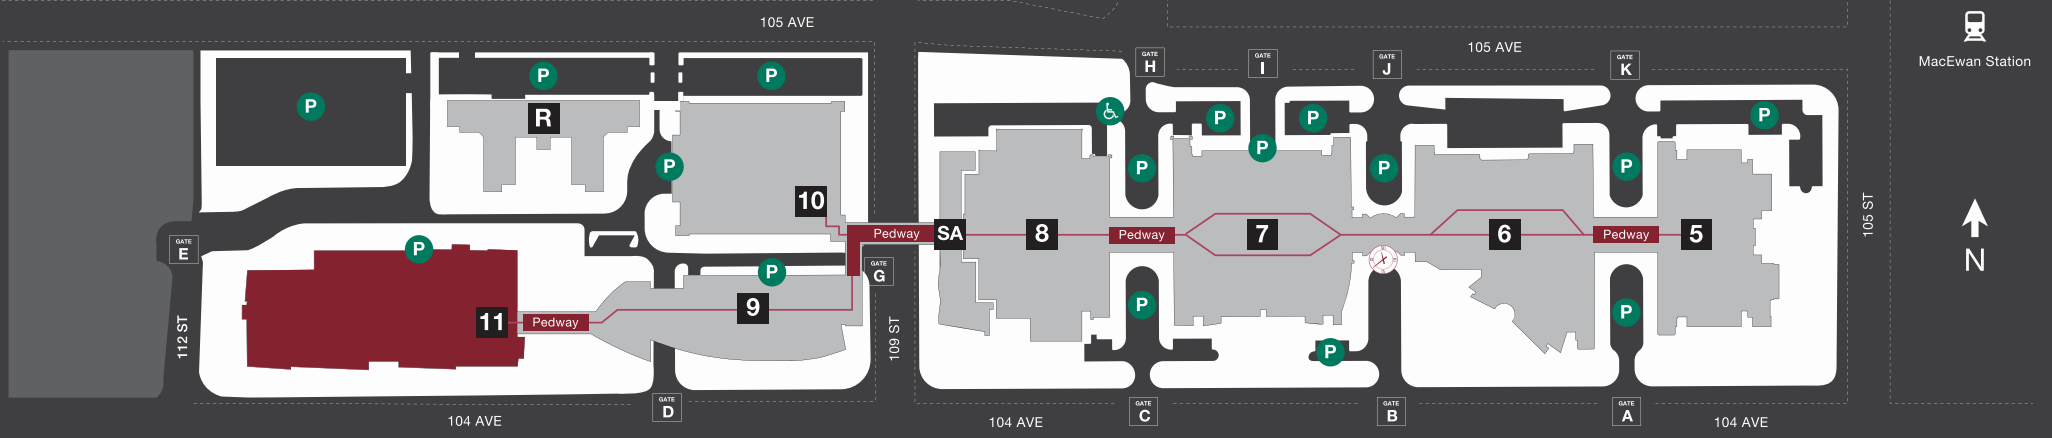

Room Numbering

Second Floor

Building 11
Allard Hall
 City Centre Campus
 MacEwan University

Legend

- Building Gate ID
- Food Services
- Clock Tower
- Stair
- Parking
- Washroom
- Pedway
- Barrier-Free Washroom
- Elevator
- All Gender Washroom

Room Numbering

Third Floor

Building 11
Allard Hall
 City Centre Campus
 MacEwan University

Legend

- | | | | |
|--------|------------------|--|-----------------------|
| GATE # | Building Gate ID | | Food Services |
| | Clock Tower | | Stair |
| | Parking | | Washroom |
| | Pedway | | Barrier-Free Washroom |
| | Elevator | | All Gender Washroom |