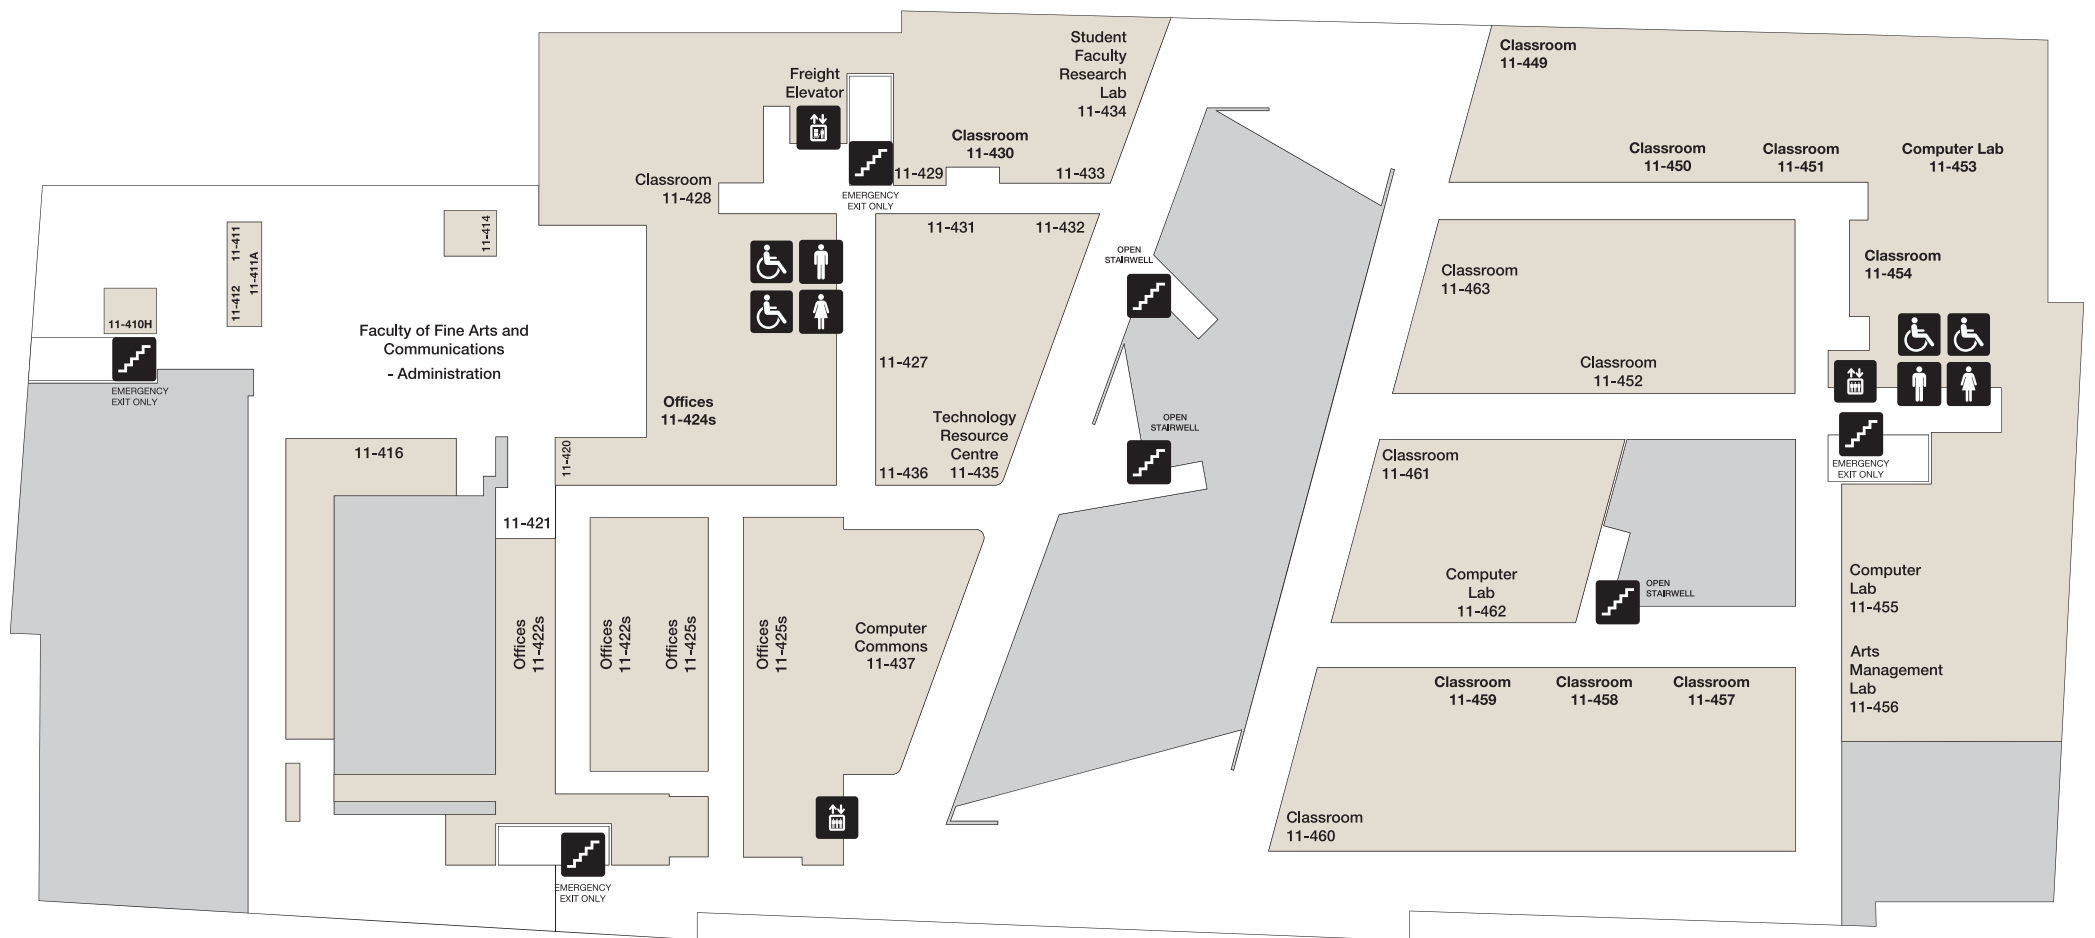

Room Numbering

Second Floor

Building 11
Allard Hall
 City Centre Campus
 MacEwan University

Legend

- Building Gate ID
- Food Services
- Clock Tower
- Stair
- Parking
- Washroom
- Pedway
- Barrier-Free Washroom
- Elevator
- All Gender Washroom

Room Numbering

Third Floor

Building 11
Allard Hall
 City Centre Campus
 MacEwan University

Legend

- | | | | |
|--------|------------------|--|-----------------------|
| GATE # | Building Gate ID | | Food Services |
| | Clock Tower | | Stair |
| | Parking | | Washroom |
| | Pedway | | Barrier-Free Washroom |
| | Elevator | | All Gender Washroom |

Room Numbering

Fourth

Building 11

Allard Hall
City Centre Campus
MacEwan University

Legend

- | | | | |
|--------|------------------|--|-----------------------|
| GATE # | Building Gate ID | | Food Services |
| | Clock Tower | | Stair |
| | Parking | | Washroom |
| | Pedway | | Barrier-Free Washroom |
| | Elevator | | All Gender Washroom |

Room Numbering

11-512

Fifth Floor