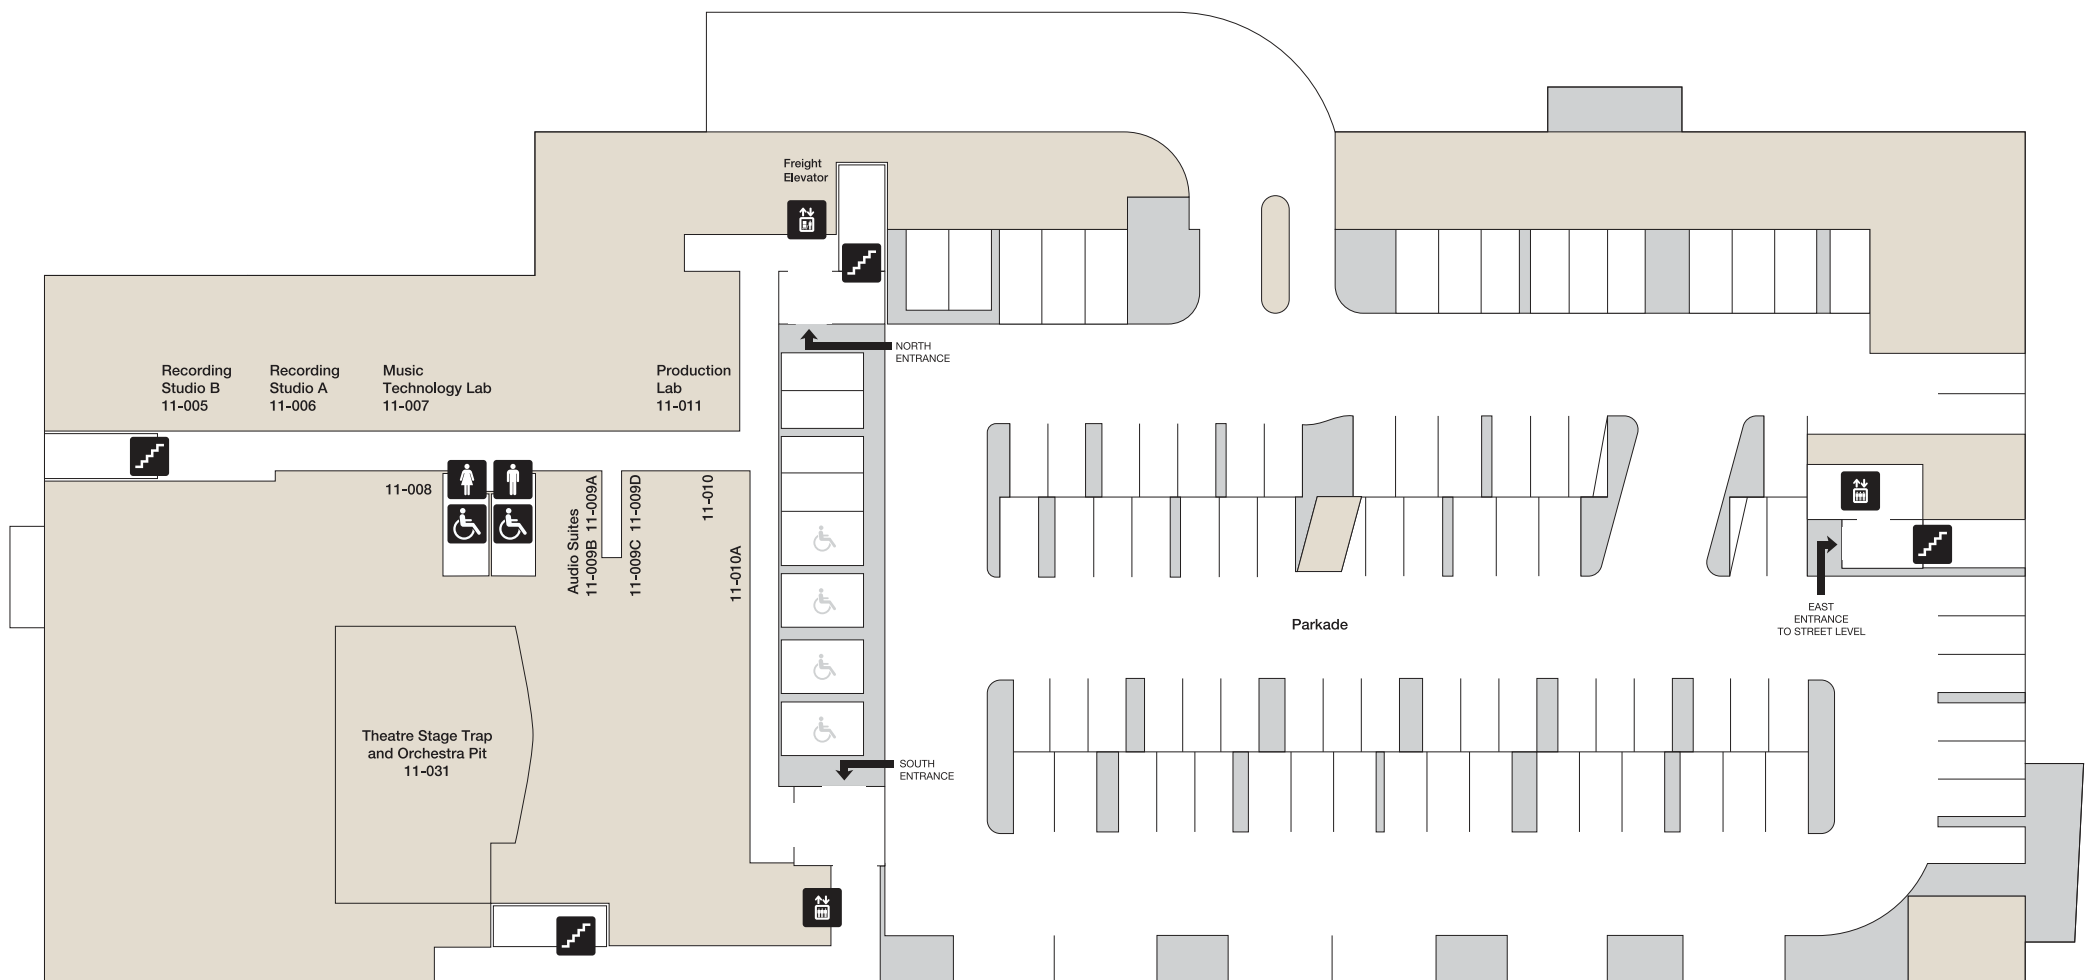

Building 11
Allard Hall
City Centre Campus
MacEwan University

Legend

- | | | | |
|--------|------------------|--|-----------------------|
| GATE # | Building Gate ID | | Food Services |
| | Clock Tower | | Stair |
| | Parking | | Washroom |
| | Pedway | | Barrier-Free Washroom |
| | Elevator | | All Gender Washroom |

Room Numbering

Basement, Parkade

Building 11
Allard Hall
City Centre Campus
MacEwan University

Legend

- | | | | |
|--------|------------------|--|-----------------------|
| GATE # | Building Gate ID | | Food Services |
| | Clock Tower | | Stair |
| | Parking | | Washroom |
| | Pedway | | Barrier-Free Washroom |
| | Elevator | | All Gender Washroom |

Room Numbering

Main Floor

Building 11
Allard Hall
City Centre Campus
MacEwan University

Legend

- Building Gate ID
- Clock Tower
- Parking
- Pedway
- Elevator
- Food Services
- Stair
- Washroom
- Barrier-Free Washroom
- All Gender Washroom

Room Numbering

Second Floor

Building 11
Allard Hall
 City Centre Campus
 MacEwan University

Legend

- Building Gate ID
- Food Services
- Clock Tower
- Stair
- Parking
- Washroom
- Pedway
- Barrier-Free Washroom
- Elevator
- All Gender Washroom