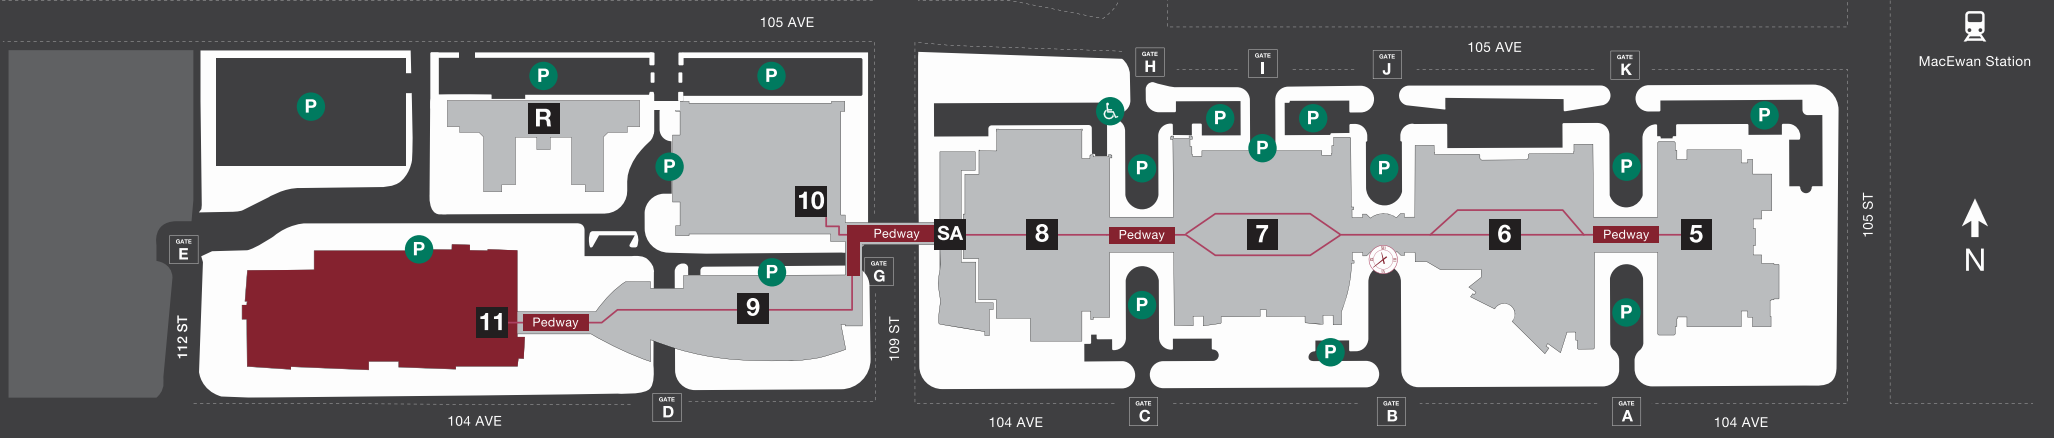

Room Numbering

Main Floor

Building 11
Allard Hall
City Centre Campus
MacEwan University

Legend

- Building Gate ID
- Clock Tower
- Parking
- Pedway
- Elevator
- Food Services
- Stair
- Washroom
- Barrier-Free Washroom
- All Gender Washroom

Room Numbering

Second Floor

Building 11
Allard Hall
 City Centre Campus
 MacEwan University

Legend

- Building Gate ID
- Food Services
- Clock Tower
- Stair
- Parking
- Washroom
- Pedway
- Barrier-Free Washroom
- Elevator
- All Gender Washroom