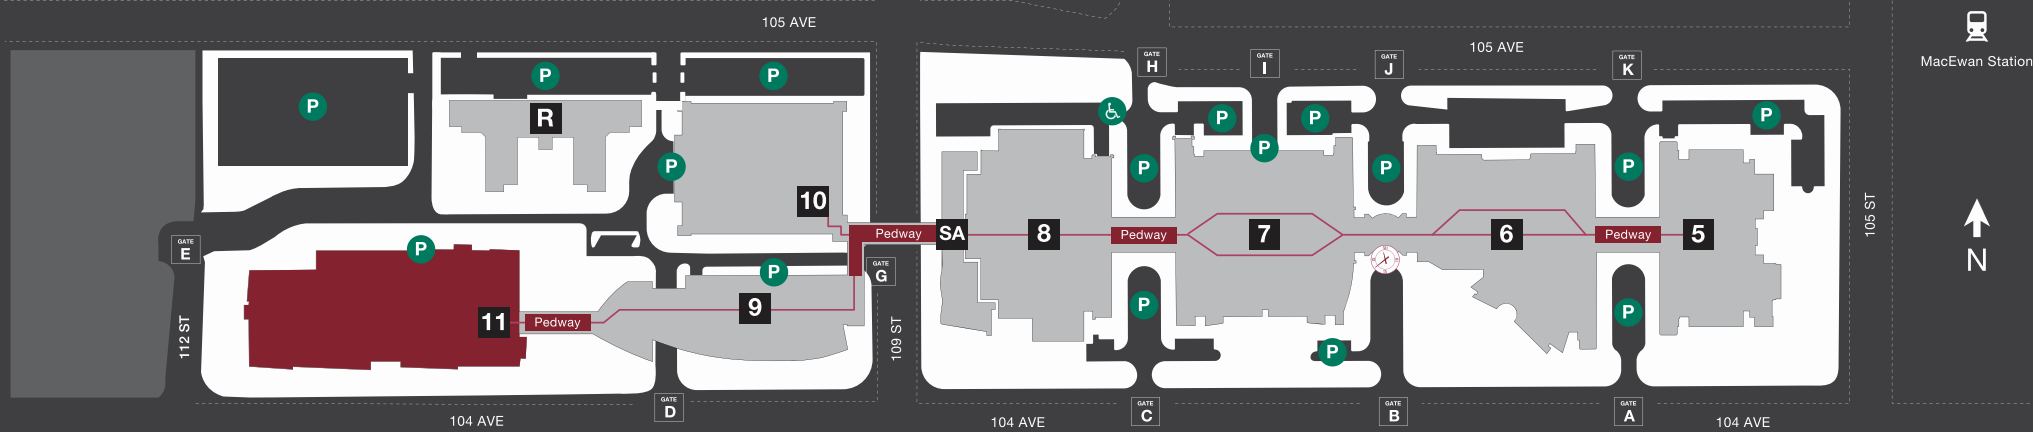

Building 11
Allard Hall
City Centre Campus
MacEwan University

Legend

- | | | | |
|--------|------------------|--|-----------------------|
| GATE # | Building Gate ID | | Food Services |
| | Clock Tower | | Stair |
| | Parking | | Washroom |
| | Pedway | | Barrier-Free Washroom |
| | Elevator | | All Gender Washroom |

Room Numbering

Basement, Parkade

Building 11
Allard Hall
City Centre Campus
MacEwan University

Legend

- | | | | |
|--------|------------------|--|-----------------------|
| GATE # | Building Gate ID | | Food Services |
| | Clock Tower | | Stair |
| | Parking | | Washroom |
| | Pedway | | Barrier-Free Washroom |
| | Elevator | | All Gender Washroom |

Room Numbering

Main Floor

Building 11
Allard Hall
City Centre Campus
MacEwan University

Legend

- Building Gate ID
- Clock Tower
- Parking
- Pedway
- Elevator
- Food Services
- Stair
- Washroom
- Barrier-Free Washroom
- All Gender Washroom

Room Numbering

Second Floor

Building 11
Allard Hall
 City Centre Campus
 MacEwan University

Legend

- Building Gate ID
- Food Services
- Clock Tower
- Stair
- Parking
- Washroom
- Pedway
- Barrier-Free Washroom
- Elevator
- All Gender Washroom