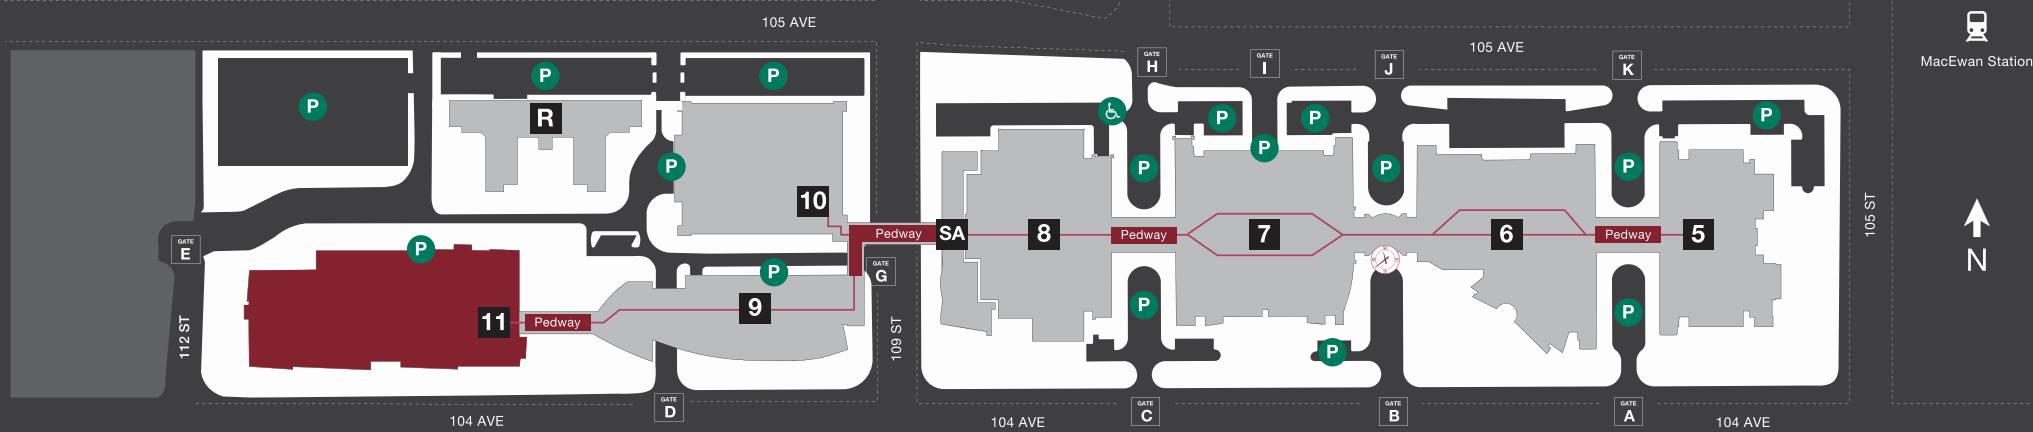

Room Numbering

Second Floor

Building 11
Allard Hall
 City Centre Campus
 MacEwan University

Legend

- Building Gate ID
- Food Services
- Clock Tower
- Stair
- Parking
- Washroom
- Pedway
- Barrier-Free Washroom
- Elevator
- All Gender Washroom

Room Numbering

Third Floor

Building 11
Allard Hall
 City Centre Campus
 MacEwan University

Legend

- | | | | |
|--------|------------------|--|-----------------------|
| GATE # | Building Gate ID | | Food Services |
| | Clock Tower | | Stair |
| | Parking | | Washroom |
| | Pedway | | Barrier-Free Washroom |
| | Elevator | | All Gender Washroom |

Room Numbering

Fourth

Building 11

Allard Hall
City Centre Campus
MacEwan University

Legend

- | | | | |
|--------|------------------|--|-----------------------|
| GATE # | Building Gate ID | | Food Services |
| | Clock Tower | | Stair |
| | Parking | | Washroom |
| | Pedway | | Barrier-Free Washroom |
| | Elevator | | All Gender Washroom |