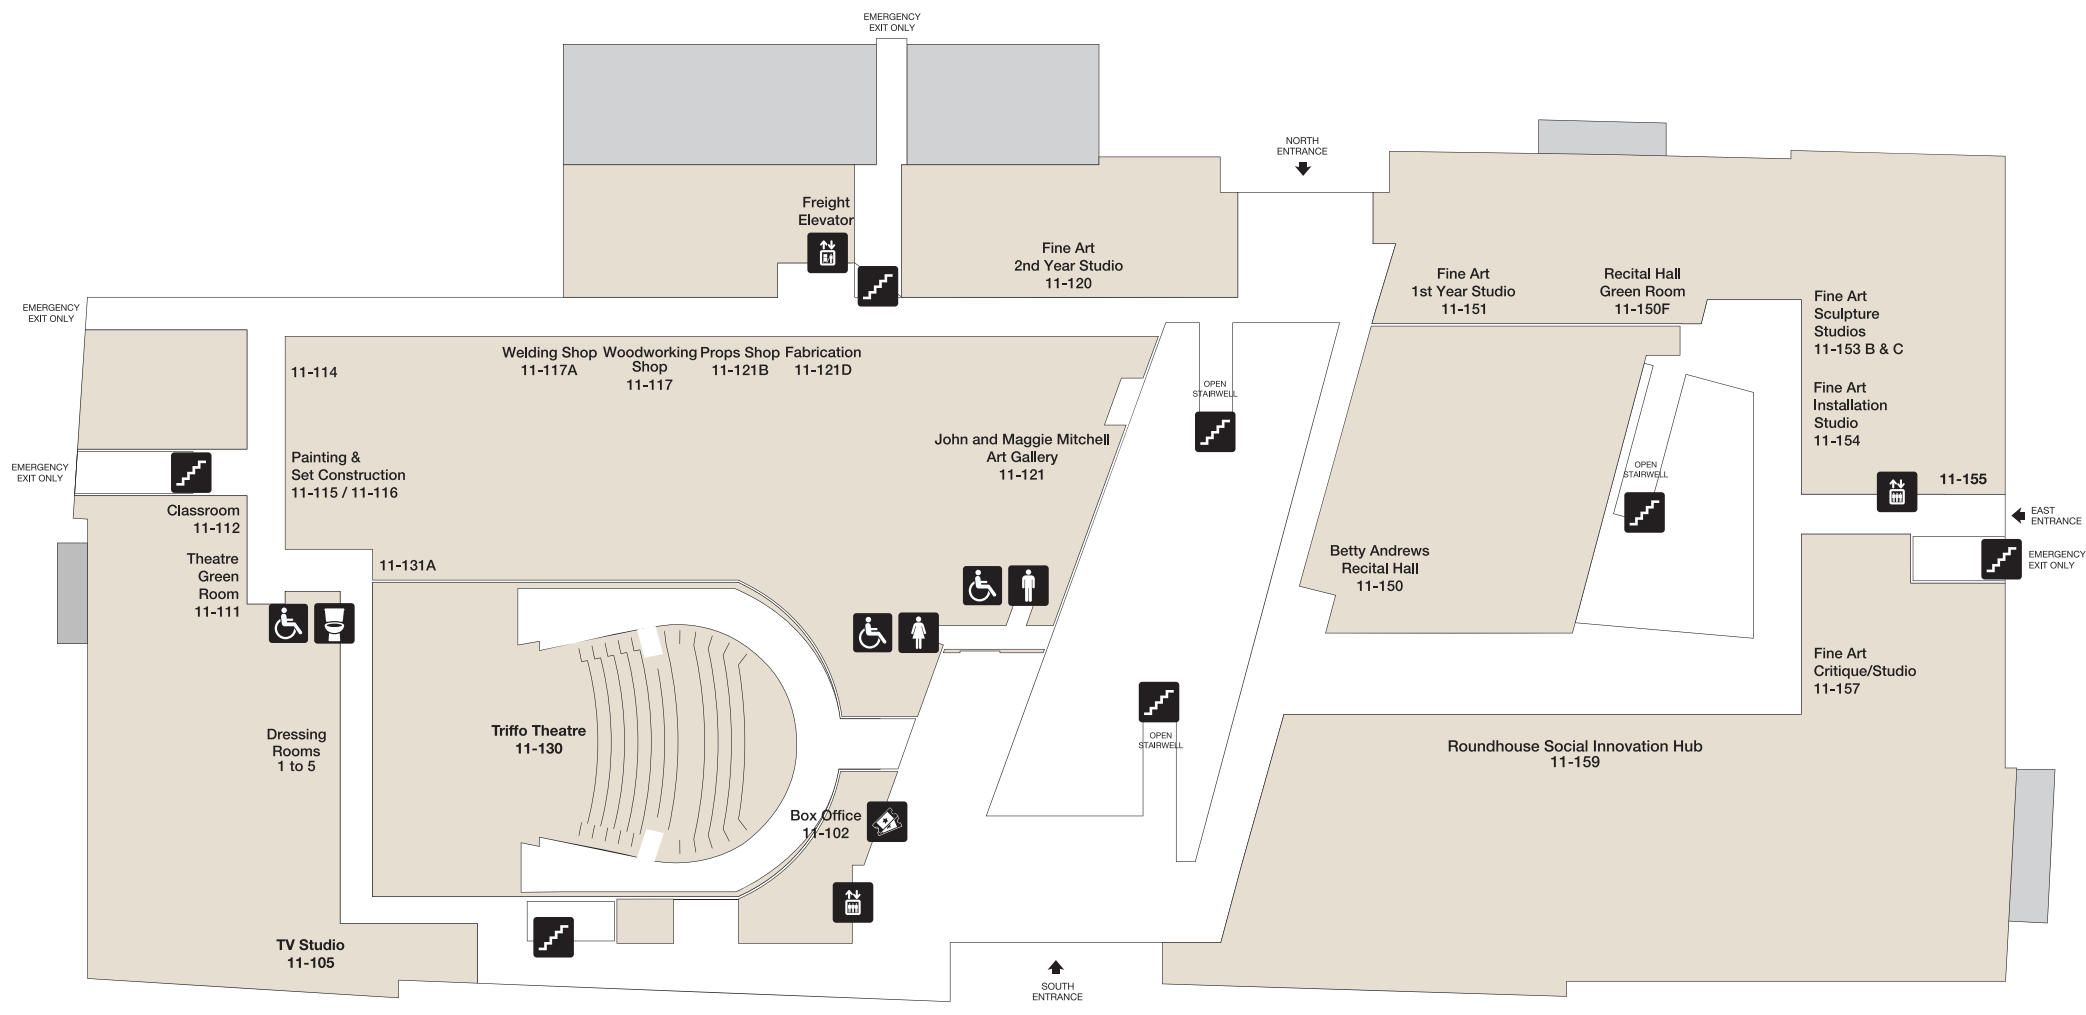

Building 11
Allard Hall
City Centre Campus
MacEwan University

Legend

- | | | | |
|--------|------------------|--|-----------------------|
| GATE # | Building Gate ID | | Food Services |
| | Clock Tower | | Stair |
| | Parking | | Washroom |
| | Pedway | | Barrier-Free Washroom |
| | Elevator | | All Gender Washroom |

Room Numbering

Basement, Parkade

Building 11
Allard Hall
City Centre Campus
MacEwan University

Legend

- | | | | |
|--------|------------------|--|-----------------------|
| GATE # | Building Gate ID | | Food Services |
| | Clock Tower | | Stair |
| | Parking | | Washroom |
| | Pedway | | Barrier-Free Washroom |
| | Elevator | | All Gender Washroom |

Room Numbering

Main Floor

Building 11
Allard Hall
City Centre Campus
MacEwan University

Legend

- Building Gate ID
- Clock Tower
- Parking
- Pedway
- Elevator
- Food Services
- Stair
- Washroom
- Barrier-Free Washroom
- All Gender Washroom

Room Numbering

Second Floor

Building 11
Allard Hall
 City Centre Campus
 MacEwan University

Legend

- Building Gate ID
- Food Services
- Clock Tower
- Stair
- Parking
- Washroom
- Pedway
- Barrier-Free Washroom
- Elevator
- All Gender Washroom