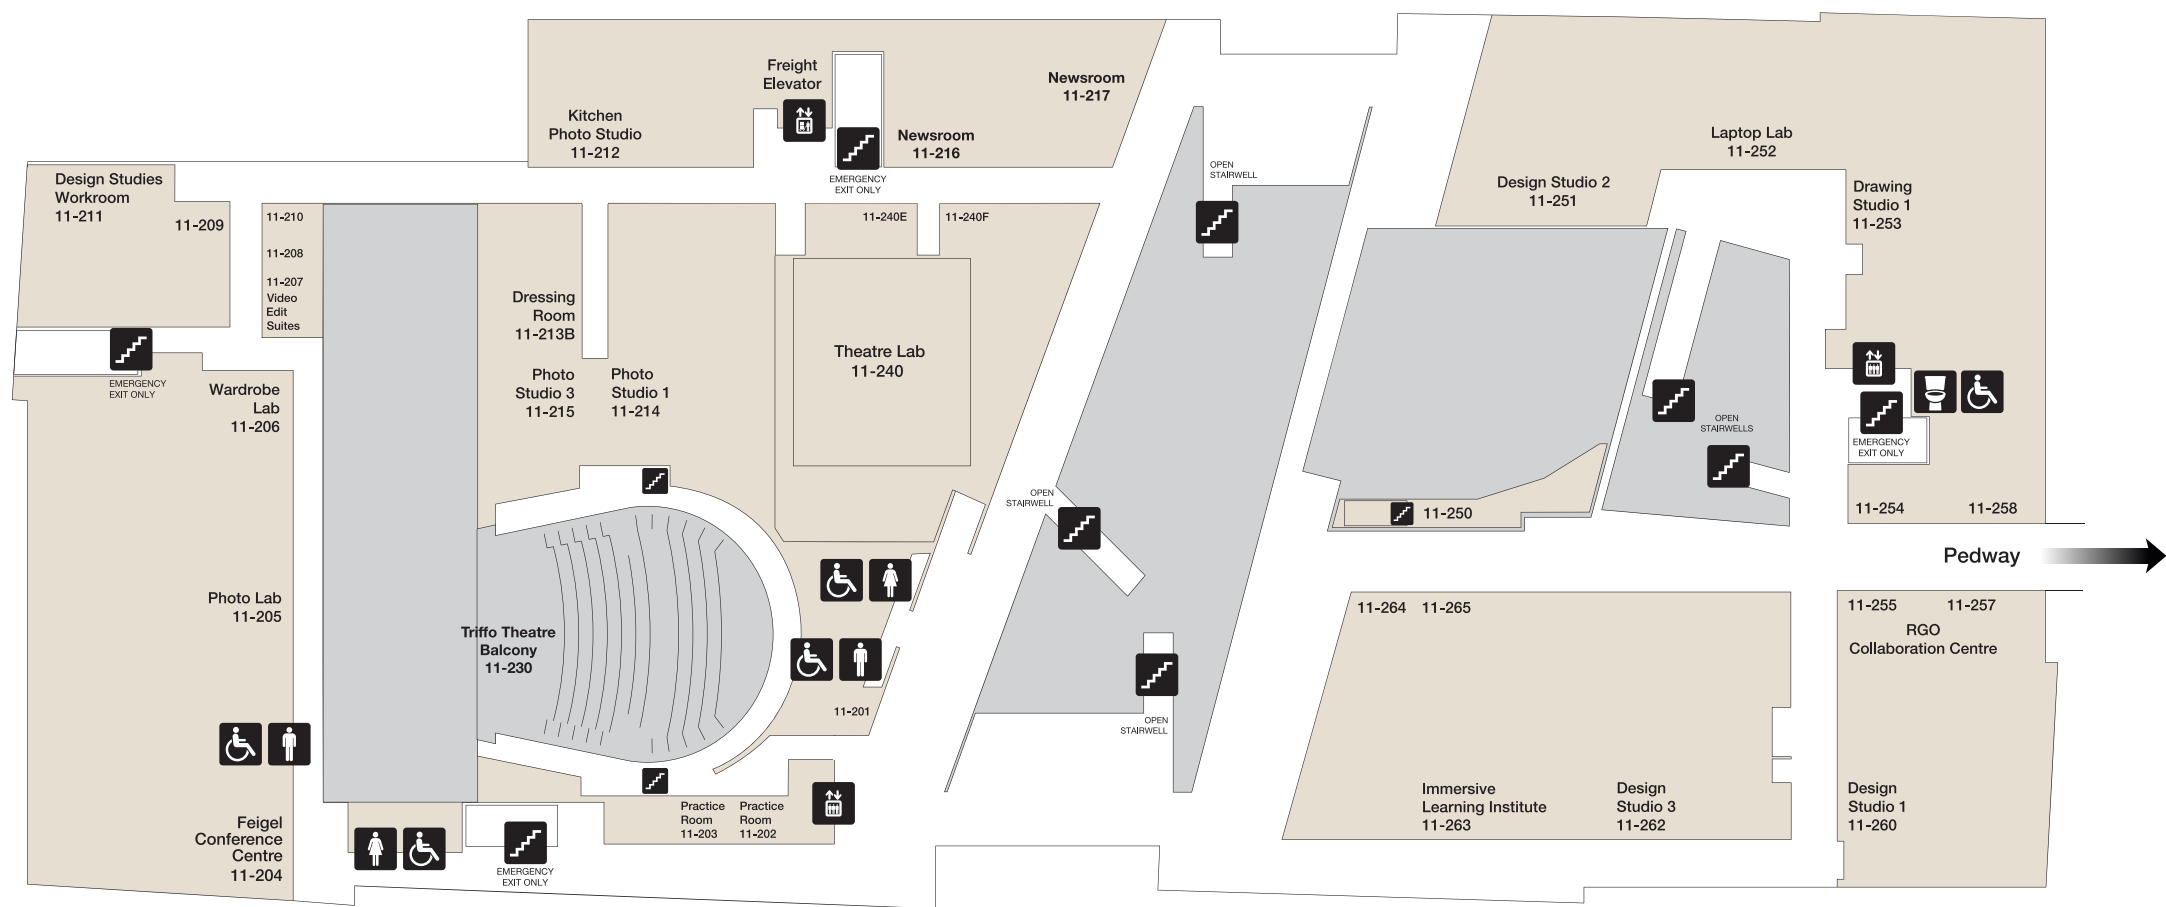

Room Numbering

Basement, Parkade

Building 11
Allard Hall
City Centre Campus
MacEwan University

Legend

- | | | | |
|--------|------------------|--|-----------------------|
| GATE # | Building Gate ID | | Food Services |
| | Clock Tower | | Stair |
| | Parking | | Washroom |
| | Pedway | | Barrier-Free Washroom |
| | Elevator | | All Gender Washroom |

Room Numbering

Main Floor

Building 11
Allard Hall
City Centre Campus
MacEwan University

Legend

- Building Gate ID
- Clock Tower
- Parking
- Pedway
- Elevator
- Food Services
- Stair
- Washroom
- Barrier-Free Washroom
- All Gender Washroom

Room Numbering

Second Floor

Building 11
Allard Hall
 City Centre Campus
 MacEwan University

Legend

- Building Gate ID
- Food Services
- Clock Tower
- Stair
- Parking
- Washroom
- Pedway
- Barrier-Free Washroom
- Elevator
- All Gender Washroom

Room Numbering

Third Floor

Building 11
Allard Hall
 City Centre Campus
 MacEwan University

Legend

- | | | | |
|--------|------------------|--|-----------------------|
| GATE # | Building Gate ID | | Food Services |
| | Clock Tower | | Stair |
| | Parking | | Washroom |
| | Pedway | | Barrier-Free Washroom |
| | Elevator | | All Gender Washroom |