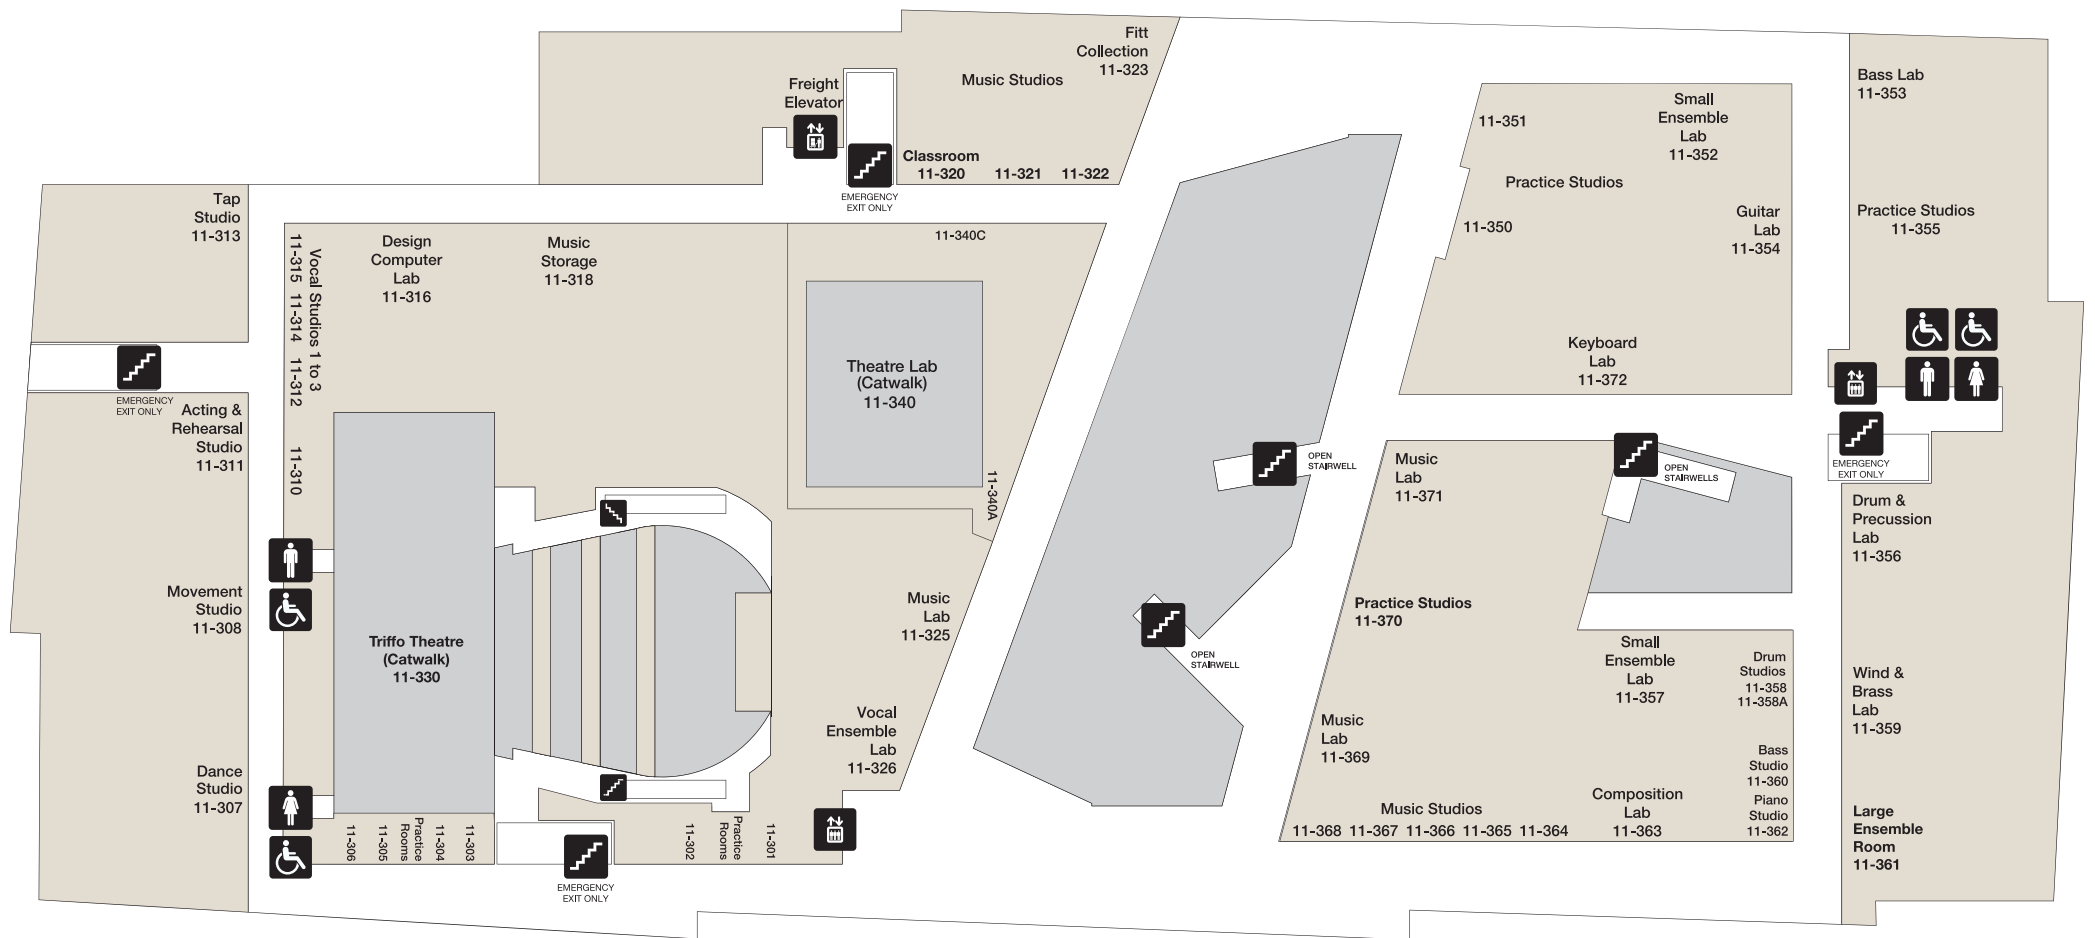

Room Numbering

Main Floor

Building 11
Allard Hall
City Centre Campus
MacEwan University

Legend

- Building Gate ID
- Clock Tower
- Parking
- Pedway
- Elevator
- Food Services
- Stair
- Washroom
- Barrier-Free Washroom
- All Gender Washroom

Room Numbering

Second Floor

Building 11
Allard Hall
 City Centre Campus
 MacEwan University

Legend

- Building Gate ID
- Food Services
- Clock Tower
- Stair
- Parking
- Washroom
- Pedway
- Barrier-Free Washroom
- Elevator
- All Gender Washroom

Room Numbering

Third Floor

Building 11
Allard Hall
 City Centre Campus
 MacEwan University

Legend

- | | | | |
|--------|------------------|--|-----------------------|
| GATE # | Building Gate ID | | Food Services |
| | Clock Tower | | Stair |
| | Parking | | Washroom |
| | Pedway | | Barrier-Free Washroom |
| | Elevator | | All Gender Washroom |

Room Numbering

Fourth

Building 11

Allard Hall
City Centre Campus
MacEwan University

Legend

- | | | | |
|--------|------------------|--|-----------------------|
| GATE # | Building Gate ID | | Food Services |
| | Clock Tower | | Stair |
| | Parking | | Washroom |
| | Pedway | | Barrier-Free Washroom |
| | Elevator | | All Gender Washroom |